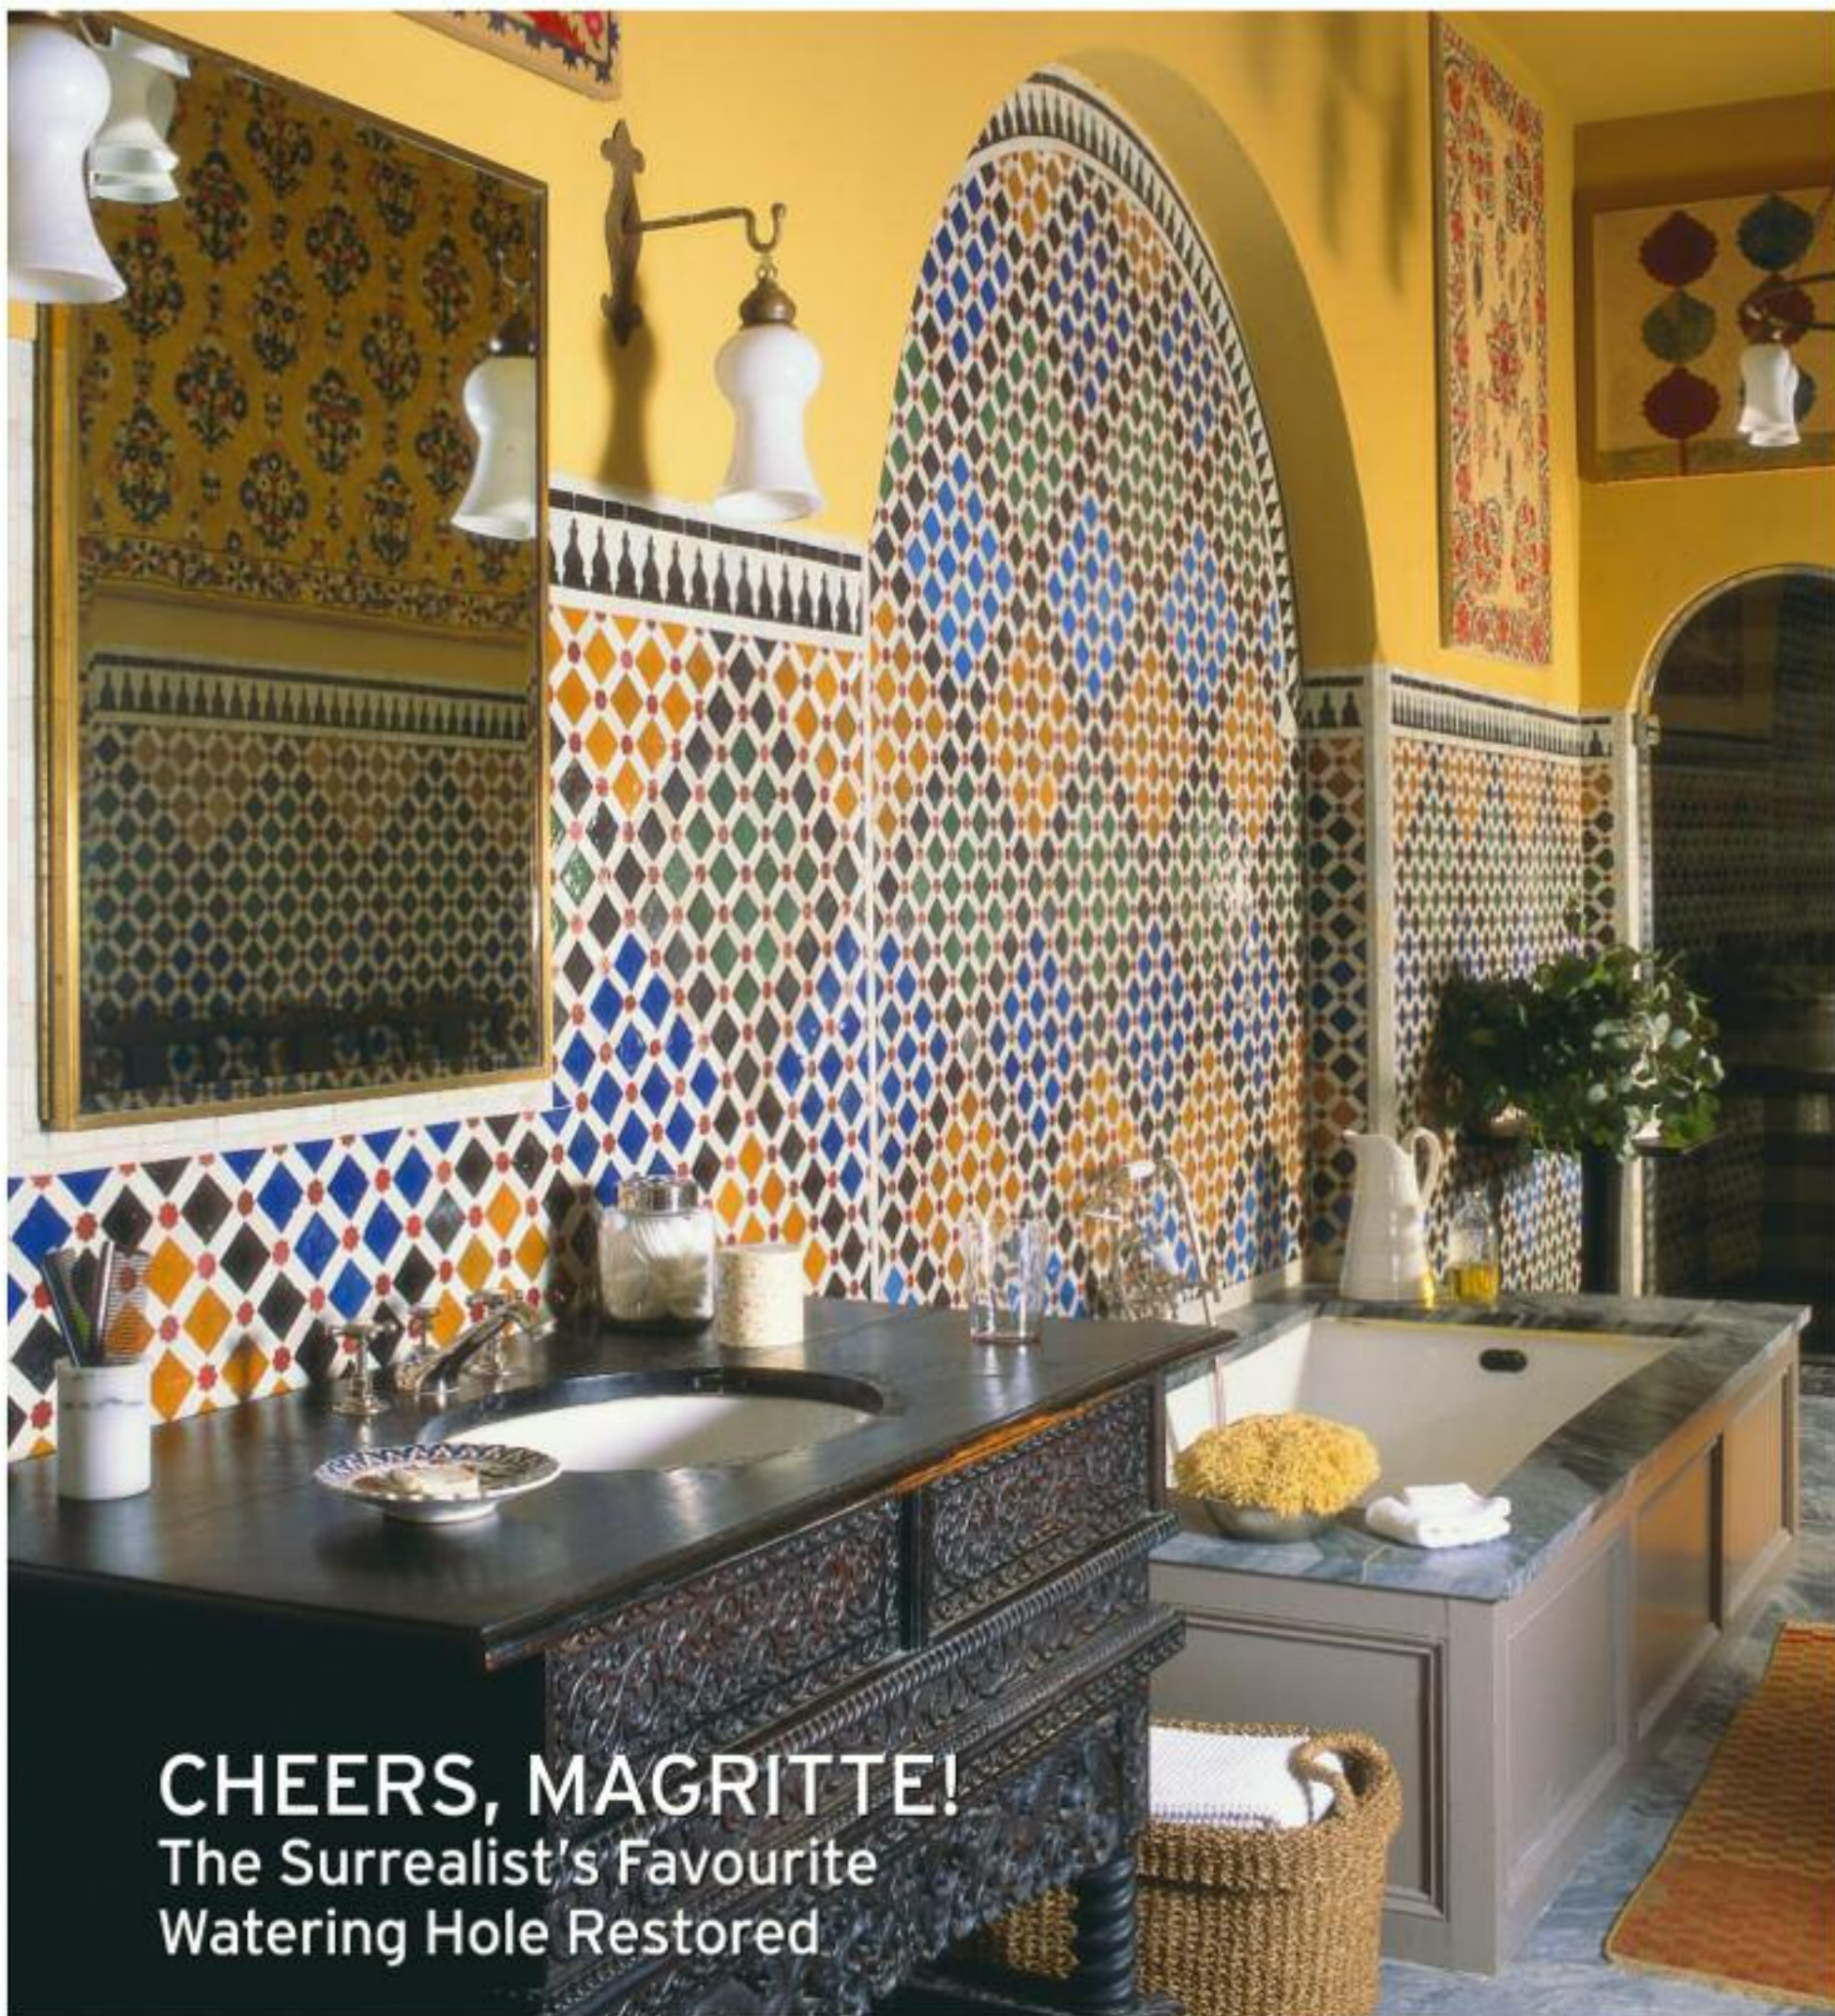

MAY 2013 £4.80

THE WORLD OF INTERIORS

CHEERS, MAGRITTE!
The Surrealist's Favourite
Watering Hole Restored

inspiration

Kitchen and bathroom effects in this issue, recreated by Maria Yiannikou

1 After Noah's 'Crystal Ball Pendant' light (£89 for a 25cm version) is a ringer for the one in Frédéric Méchiche's kitchen (page 158). Ring 020 7359 4281, or visit afternoah.com.