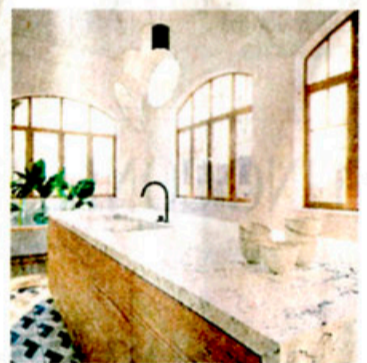

thesofaandchair.co.uk

SINKS

Made-to-measure kitchen sinks in Corian.

nokk.co.uk

JOINERY

For something special in original joinery, look no further than these interiors architects.

waldoworks.com

WORKTOPS

Quartz (more durable than most other stone, marble and granite) is cut and installed to specific dimensions.

caesarstone.co.uk

PAINT

Francesca's Paints are eco-friendly and can be colour matched to your sample; prices start from £27 for a litre of eco emulsion.