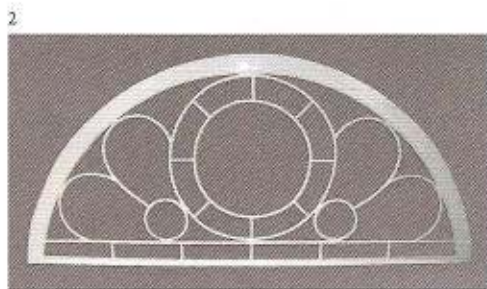

MAY 2009 £4.40

THE WORLD OF INTERIORS

0.5 >
9 770264 083132

inspiration

Some of the design effects in this issue, re-created by Maria Yiannikou

1 Concerned that Cole & Son's 18th-century 'Medallion' (left; page 170) and Victorian 'Barry Tracery' (right; page 172) wallpapers at the Glebe House are things of the past? Fear not! The archived screenprints are available, in custom colours, for £179 and £333 per 10m respectively, with a minimum