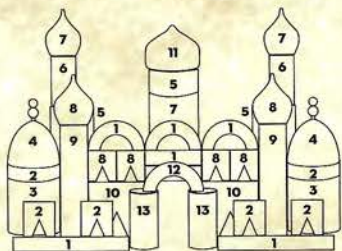

HOUSE & GARDEN[®]

JANUARY
2024

9 770043 575285
0.1
£5.99

48-PAGE
TRAVEL SPECIAL
**WHERE
TO GO IN
2024**
INCLUDING ALBANIA,
BHUTAN, CANADA,
CHILE, NEW YORK +
MARRAKECH

Behind the scenes

BEATA HEUMAN AT HER NEW LONDON STUDIO SHOWCASE + DAN PEARSON ON THE ROMANCE OF ROUSHAM + A BUYING TRIP TO HOLLAND WITH CHILTERN SEEDS

DECORATE

Colour blocking

RÉMY MISHON assembles distinctive paints that can stand alone or be united in a punchy palette

1 'Spanish Blue', £35 for 1 litre eco emulsion, from Francesca's Paints. **2** 'Aircraft Blue', £57 for 2.5 litres absolute matt emulsion, from Papers and Paints. **3** 'Mansion Pond', £54 for 2.5 litres interior chalky matt, from M&L Paint & Paper. **4** 'Arles', £26.95 for 1 litre chalk paint, from Annie Sloan. **5** 'Jaipur Pink', £56.50 for 2.5 litres pure flat emulsion, from Paint & Paper Library. **6** 'Potter's Pink', £65 for 2.5 litres eggshell, from Neptune. **7** 'Header', £55 for 2.5 litres emulsion, from Edward Bulmer Natural Paint. **8** 'Gamboge', £56.50 for 2.5 litres pure flat emulsion, from Paint & Paper Library. **9 & 10** 'Linda's Wedding' and 'Portnalong Primrose', both £37 for 2.5 litres matt, from Isle of Skye Paint Company. **11** 'Mezcal', £49 for 2.5 litres flat matt, from Coat. **12** 'Lady Char's Lilac', £56.50 for 2.5 litres pure flat emulsion, from Paint & Paper Library. **13** 'Conch Shell', £65 for 3.79 litres ceiling paint ultra flat, from Benjamin Moore. BACKGROUND 'Turners Texture' wallpaper (sand), £86 a metre, from Lewis & Wood. Similar wood building blocks, 'Masjid', by FriendlyNiqabi, £34.99 for 16 piece-set, from Etsy ▷